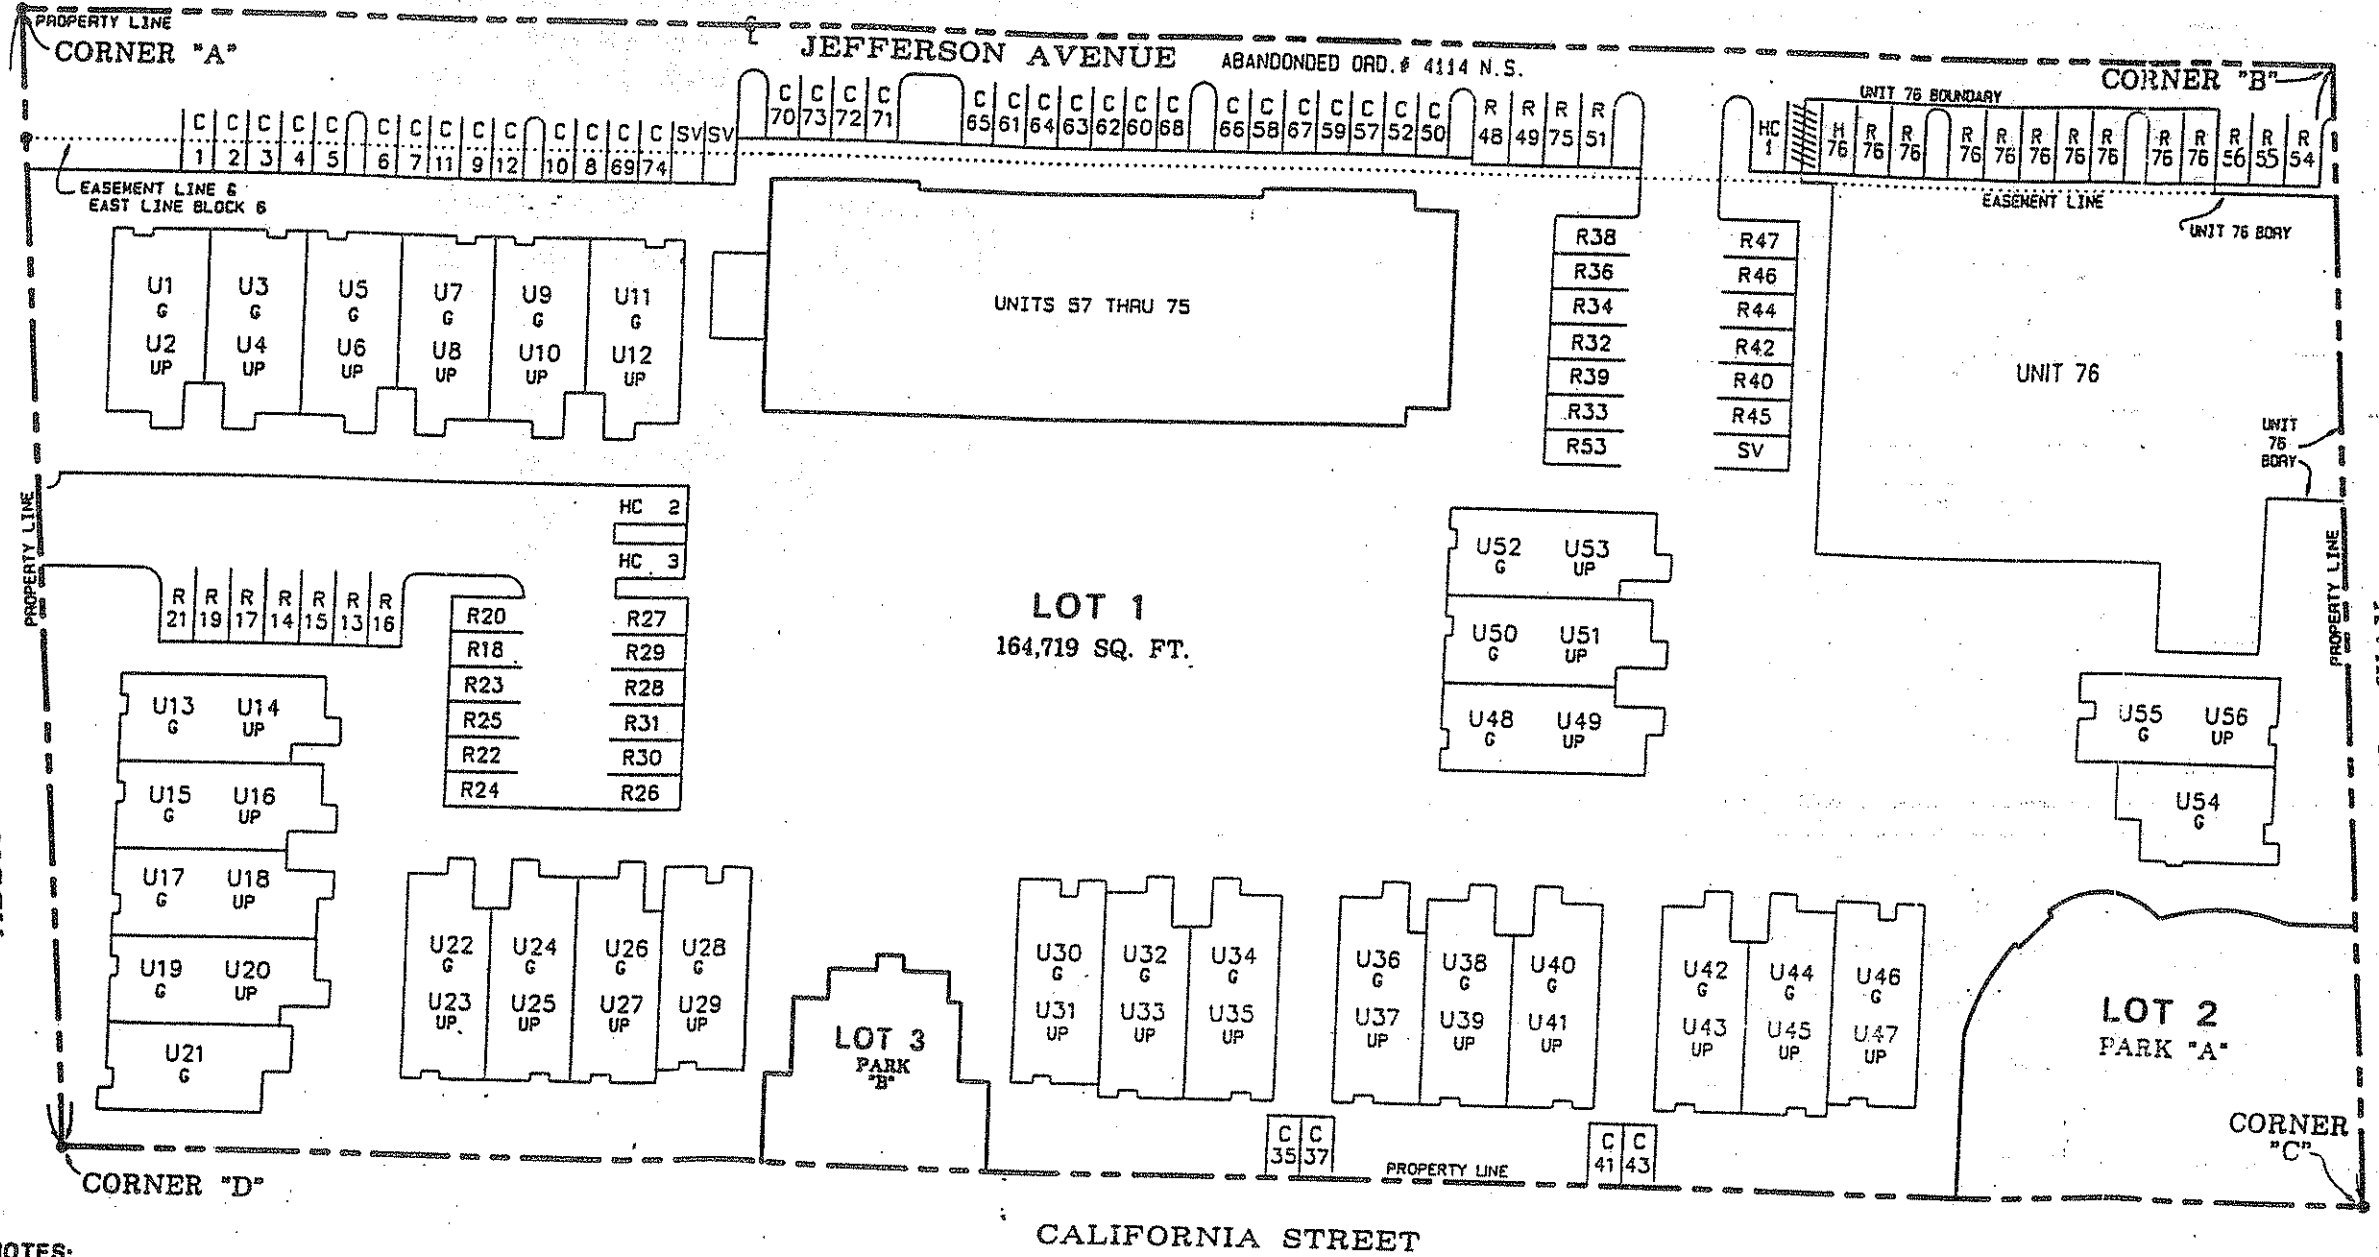

**CONDOMINIUM PLAN
FOR TRACT 6417 - LOT 1**

ALLSTON WAY

PARKING LAYOUT

NOTES:
 1. PARKING SPACE DIMENSIONS ARE AS FOLLOWS:
 COMPACT CAR SPACES = 8.5' X 16.0 FT.
 REGULAR CAR SPACES = 9.0' X 18.0 FT.
 HANDICAP PARKING SPACES = 9.0' X 18.00 FT.
 SEE PAGE 2 FOR DEFINITIONS AND NOTES

<u>Unit</u>	<u>Address</u>	<u>PS/PLAN</u>	<u># on parking space</u>
1	2122 Jefferson Street	C1	66
2	2100 Jefferson Street	C2	65
3	2120 Jefferson Street	C3	64
4	2102 Jefferson Street	C4	63
5	2118 Jefferson Street	C5	62
6	2104 Jefferson Street	C6	61
7	2116 Jefferson Street	C7	60
8	2106 Jefferson Street	C8	55
9	2114 Jefferson Street	C9	58
10	2108 Jefferson Street	C10	56
11	2112 Jefferson Street	C11	59
12	2110 Jefferson Street	C12	57
13	1616 Addison Street	R13	72
14	1608 Addison Street	R14	70
15	1614 Addison Street	R15	71
16	1606 Addison Street	R16	73
17	1612 Addison Street	R17	69
18	1604 Addison Street	R18	75
19	1610 Addison Street	R19	68
20	1602 Addison Street	R20	74
21	1600 Addison Street	R21	67
22	2117 California Street	R22	78
23	2103 California Street	R23	76
24	2115 California Street	R24	79
25	2105 California Street	R25	77
26	2113 California Street	R26	80
27	2107 California Street	R27	85
28	2109 California Street	R28	83
29	2111 California Street	R29	84
30	2119 California Street	R30	81
31	2121 California Street	R31	82
32	2129 California Street	R32	25
33	2123 California Street	R33	23
34	2127 California Street	R34	26
35	2125 California Street	C35	88
36	2141 California Street	R36	27
37	2131 California Street	C37	89
38	2139 California Street	R38	28
39	2133 California Street	R39	24
40	2137 California Street	R40	19
41	2135 California Street	C41	90
42	2153 California Street	R42	18
43	2143 California Street	C43	91
44	2151 California Street	R44	17
45	2145 California Street	R45	20
46	2147 California Street	R46	16
47	2149 California Street	R47	15